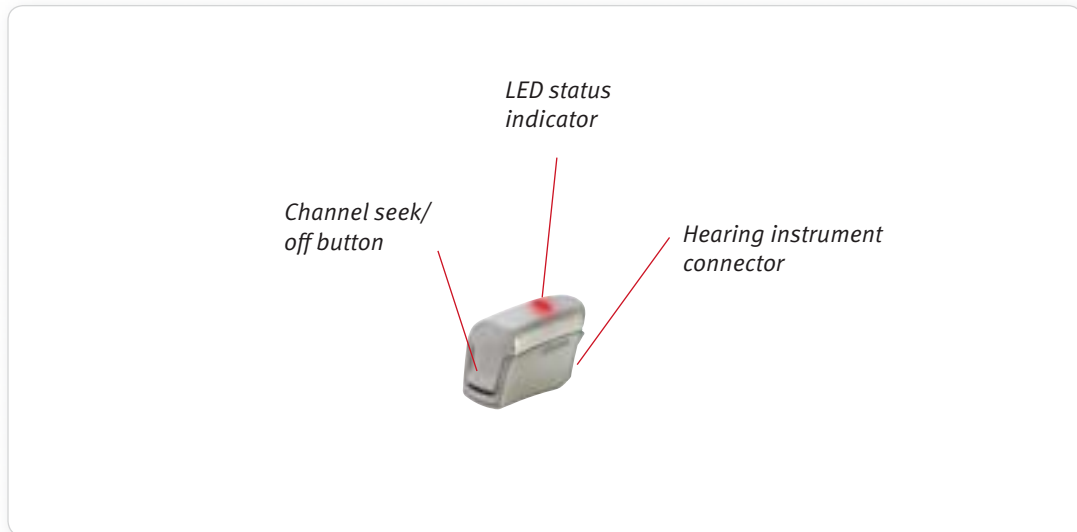

Oticon Vigo and Amigo R12 actual size

An OPEN systems approach

Oticon has taken an open systems approach to FM since we believe that FM solutions should be able to match with other systems. To give professionals this opportunity, we have made Amigo extremely flexible. Its frequency response and compression strategies are compatible with most FM systems available. Also, schools will not have to exchange entire inventories of equipment, as Amigo offers the full range of benefits when used with older FM products.

Slide Amigo R12 on

Close the battery door

Lock the battery door

NO SHORTCUTS

Our approach is to take state-of-the-art hearing instruments, make them exceptionally easy to fit, and add a perfectly integrated receiver to optimize the performance of both components. An added bonus is that the Amigo R12 can be purchased and serviced entirely separately; the optional tamper-resistant lock keeps it securely in place.

Amigo R12 receiver actual size

- Wireless synchronization
- Audio bandwidth 100 Hz - 7.5 kHz
- Channel seek/off button
- Wireless handheld programming
- Battery-saving SLEEP and OFF modes
- Multi-channel capabilities
- Secure interlocking connection
- Tamper-resistant lock option